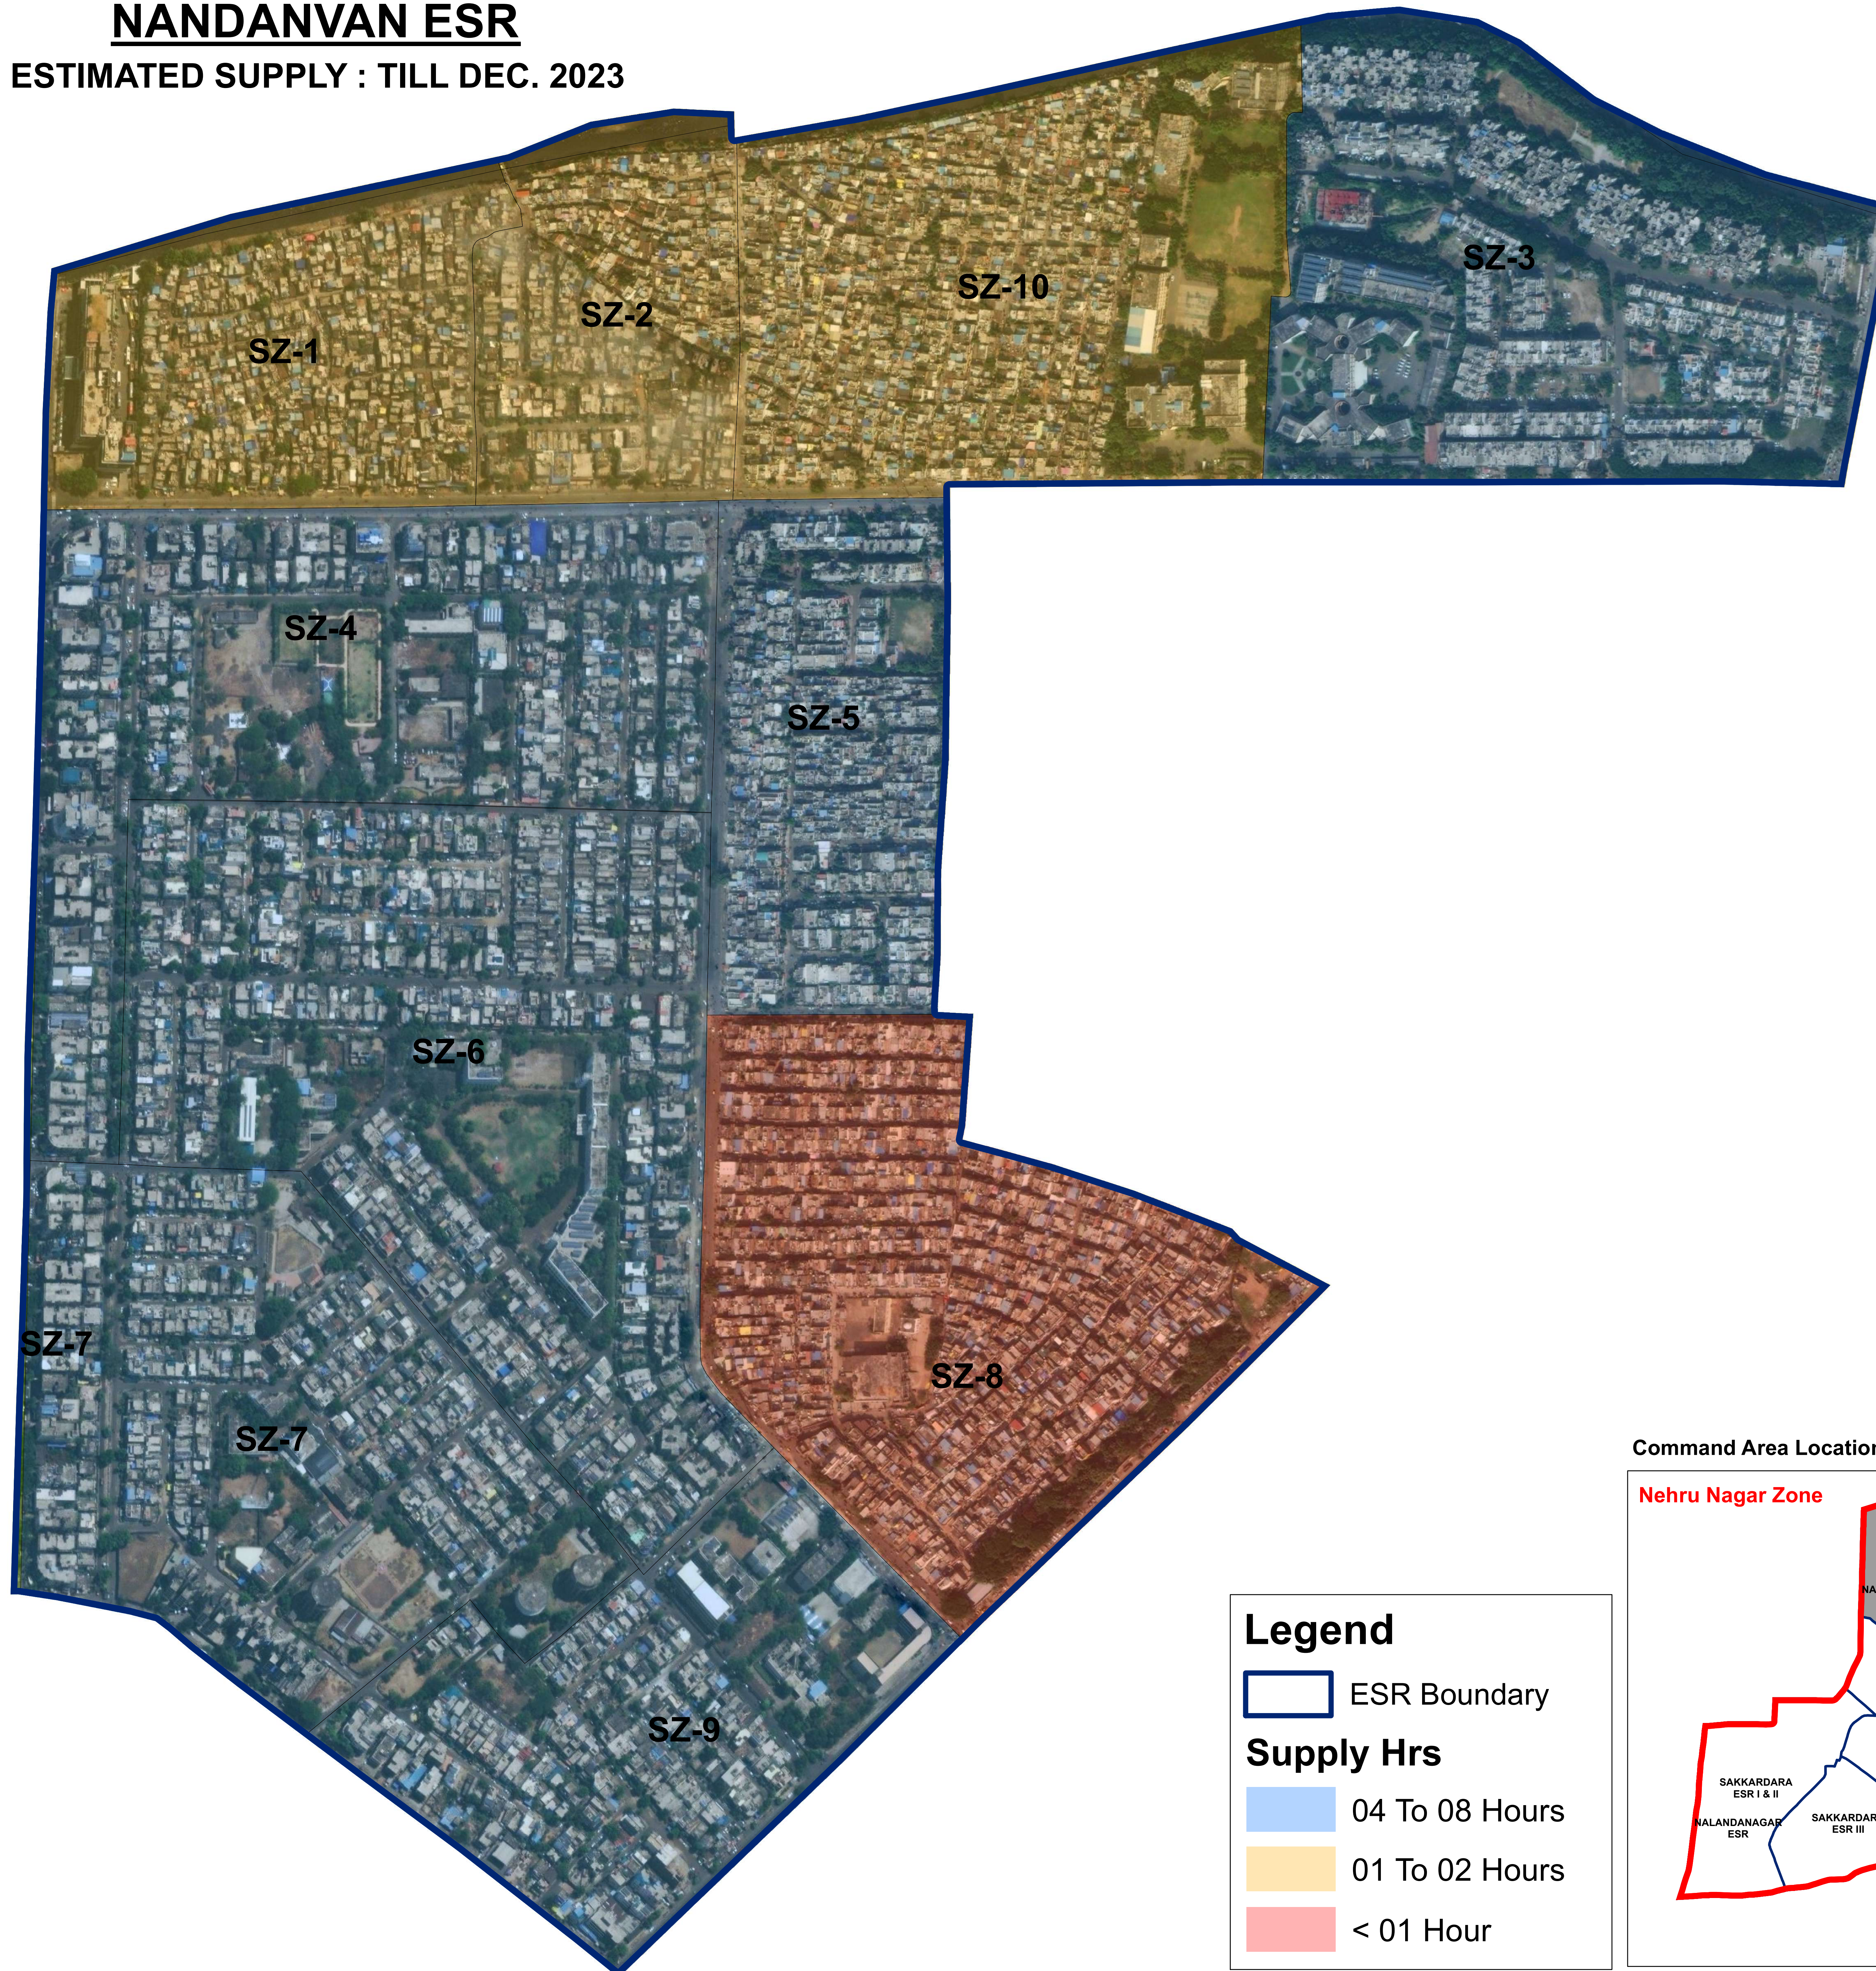

NANDANVAN ESR

ESTIMATED SUPPLY : TILL DEC. 2023

Legend

- ESR Boundary

Supply Hrs

- 04 To 08 Hours
- 01 To 02 Hours
- < 01 Hour